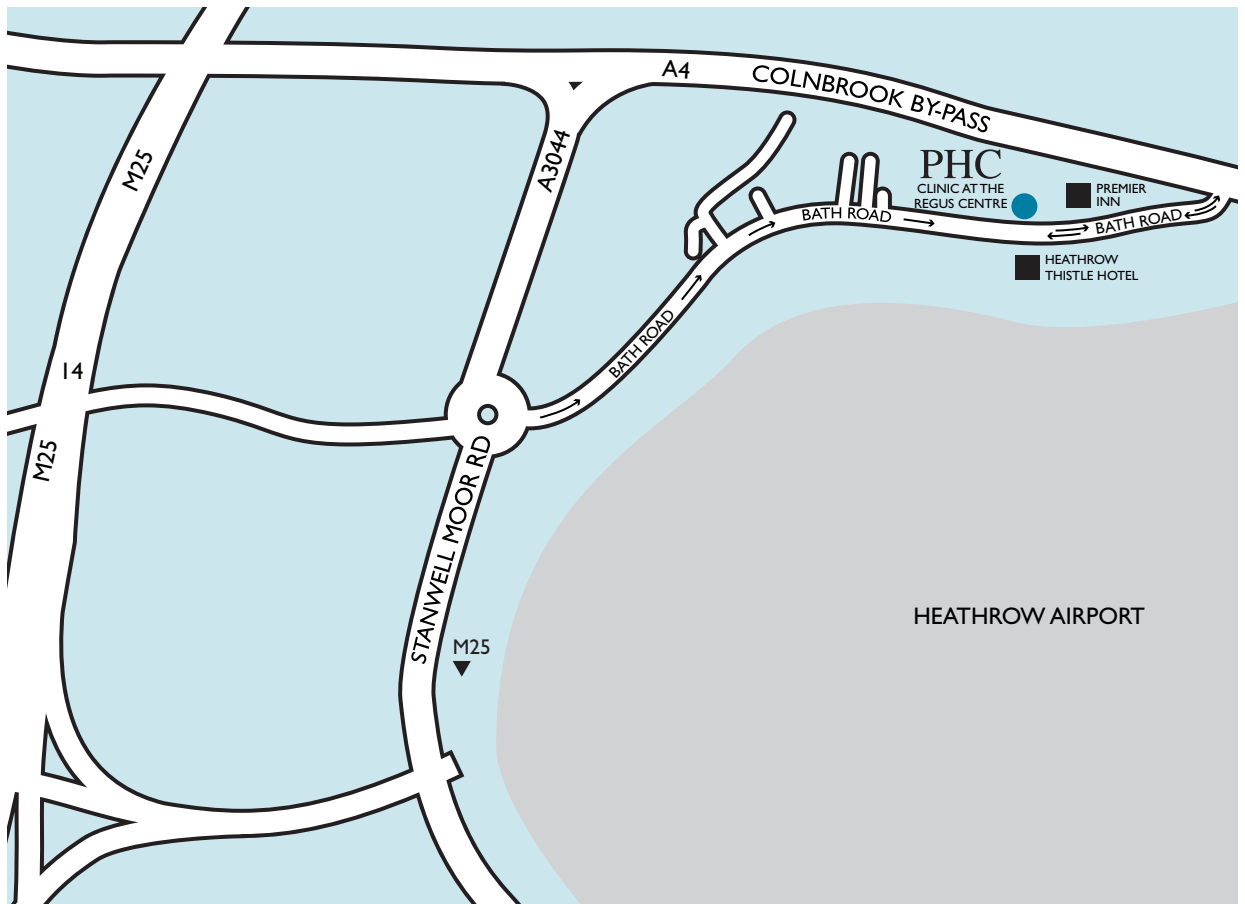

PHC

OCCUPATIONAL HEALTH

PHC Clinic at Regus Business Centre, Abbey House
450 Bath Road, Longford, Middlesex UB7 0EB
visit us at www.phcohealth.com

BY ROAD

Directions by Road From the M25

Leave the M25 at junction 14, follow the signs for Heathrow Terminal 4 at the roundabout above the motorway. Carry on along a dual carriageway to the next roundabout, turn left at this roundabout signposted to Longford, pass the new Terminal 5 building on your right. Carry on under the motorway spur road to Terminal 5 to the next roundabout. At this roundabout, turn right and enter the village of Longford. Carry on through the village. Upon leaving the village, the Regus Business Centre is on the left hand side, immediately before the London Heathrow Thistle Hotel on the right hand side. There is ample car parking facilities in front of the Regus Business Centre. Enter the gates, proceed up the drive and park in the visitors bays in front of reception, if there are no spare bays then park in any numbered bay of choice.

Approaching from the A4 Westbound

Go past the Aurora International Hotel on the right and the blue and white British Airways building on the left. After the next set of traffic lights, take the first spur road to the left immediately before a petrol station signposted Colnbrook and Longford. Past the petrol station on your right, approach the London Heathrow Thistle Hotel on your left, the Regus Business Centre is immediately after the Hotel on the right hand side.

M4 Eastbound

Proceed over the M25 motorway, at the next traffic light junction turn right taking the signs for London Heathrow Terminal 4 and Longford. Proceed to the next roundabout, take the first exit signposted Longford and proceed through the village, the Regus Business Centre is on the left hand side immediately before the London Heathrow Thistle Hotel, which is on the right.